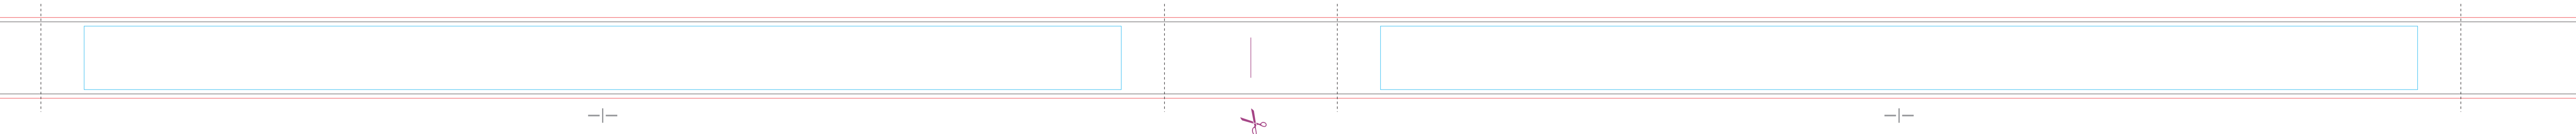

Lanyard 25 mm with metal hook + safety buckle

Front side

Background
product size + bleeds

Safe area
for logo and texts

Edge of product
—

Seam

Back side option 1 - **irregular version**

Repeating sequence. **Any length**

Repeating sequence

Repeating sequence

Back side option 2 - **regular version**

Back side option 3 - one color version