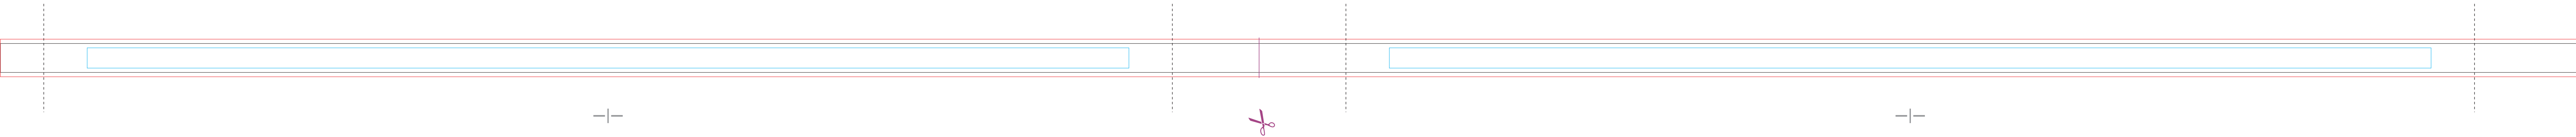

Lanyard 10 mm with metal hook + safety buckle

Front side

Background
product size + bleeds

Safe area
for logo and texts

Edge of product
—

Seam

Back side option 1 - irregular version

Repeating sequence. **Any length**

Repeating sequence

Repeating sequence

Back side option 2 - **regular version**

Back side option 3 - one color version