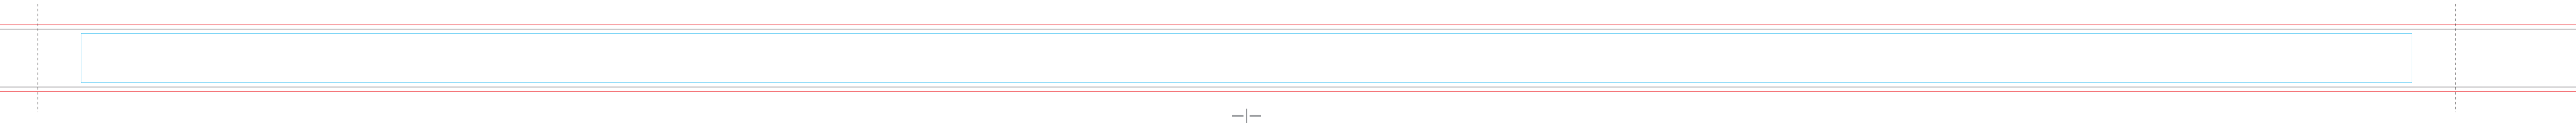

Lanyard 20 mm with metal hook

## Front side

**Background**  
product size + bleeds

**Safe area**  
for logo and texts

**Edge of product**  
—

**Seam**  
-----

Back side option 1 - irregular version

Repeating sequence. **Any length**

Repeating sequence

Repeating sequence

Back side option 1 - irregular version

Back side option 3 - one color version