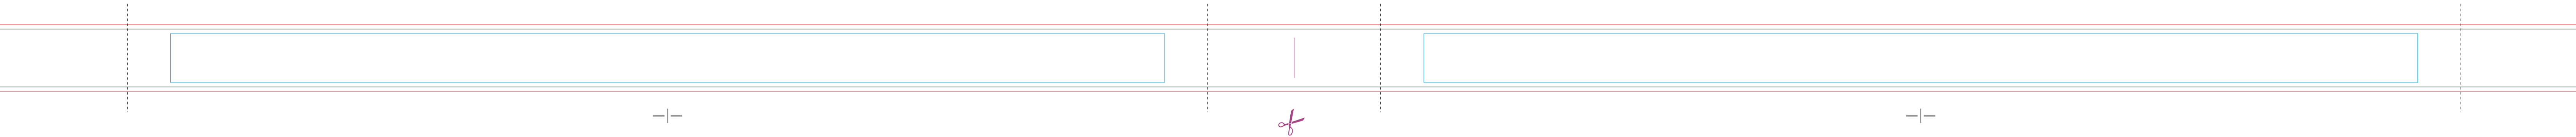

Lanyard 20 mm with 2 metal hook + safety buckle

Front side

Background
product size + bleeds

Safe area
for logo and texts

Edge of product
—

Seam

Back side option 1 - irregular version

Repeating sequence. **Any length**

Repeating sequence

Repeating sequence

Back side option 2 - **regular version**

Back side option 3 - one color version