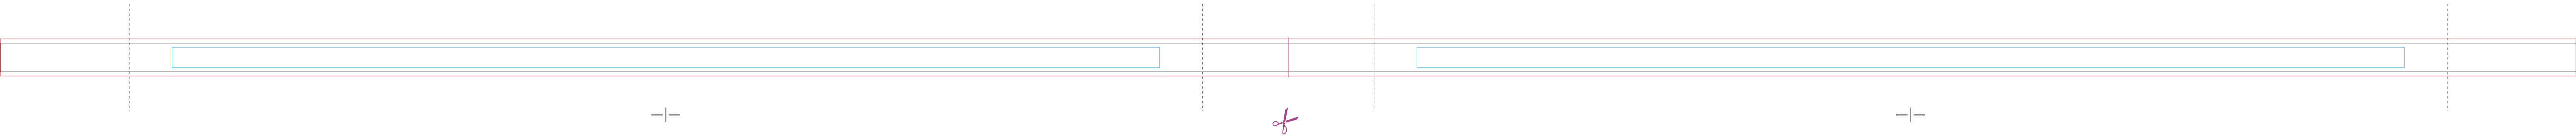

Lanyard 10 mm with 2 metal hook + safety buckle

# Front side

**Background**  
product size + bleeds

**Safe area**  
for logo and texts

**Edge of product**  
—

**Seam**  
-----

Back side option 1 - **irregular version**

Repeating sequence. **Any length**

Repeating sequence

Repeating sequence

Back side option 2 - **regular version**

Back side option 3 - one color version